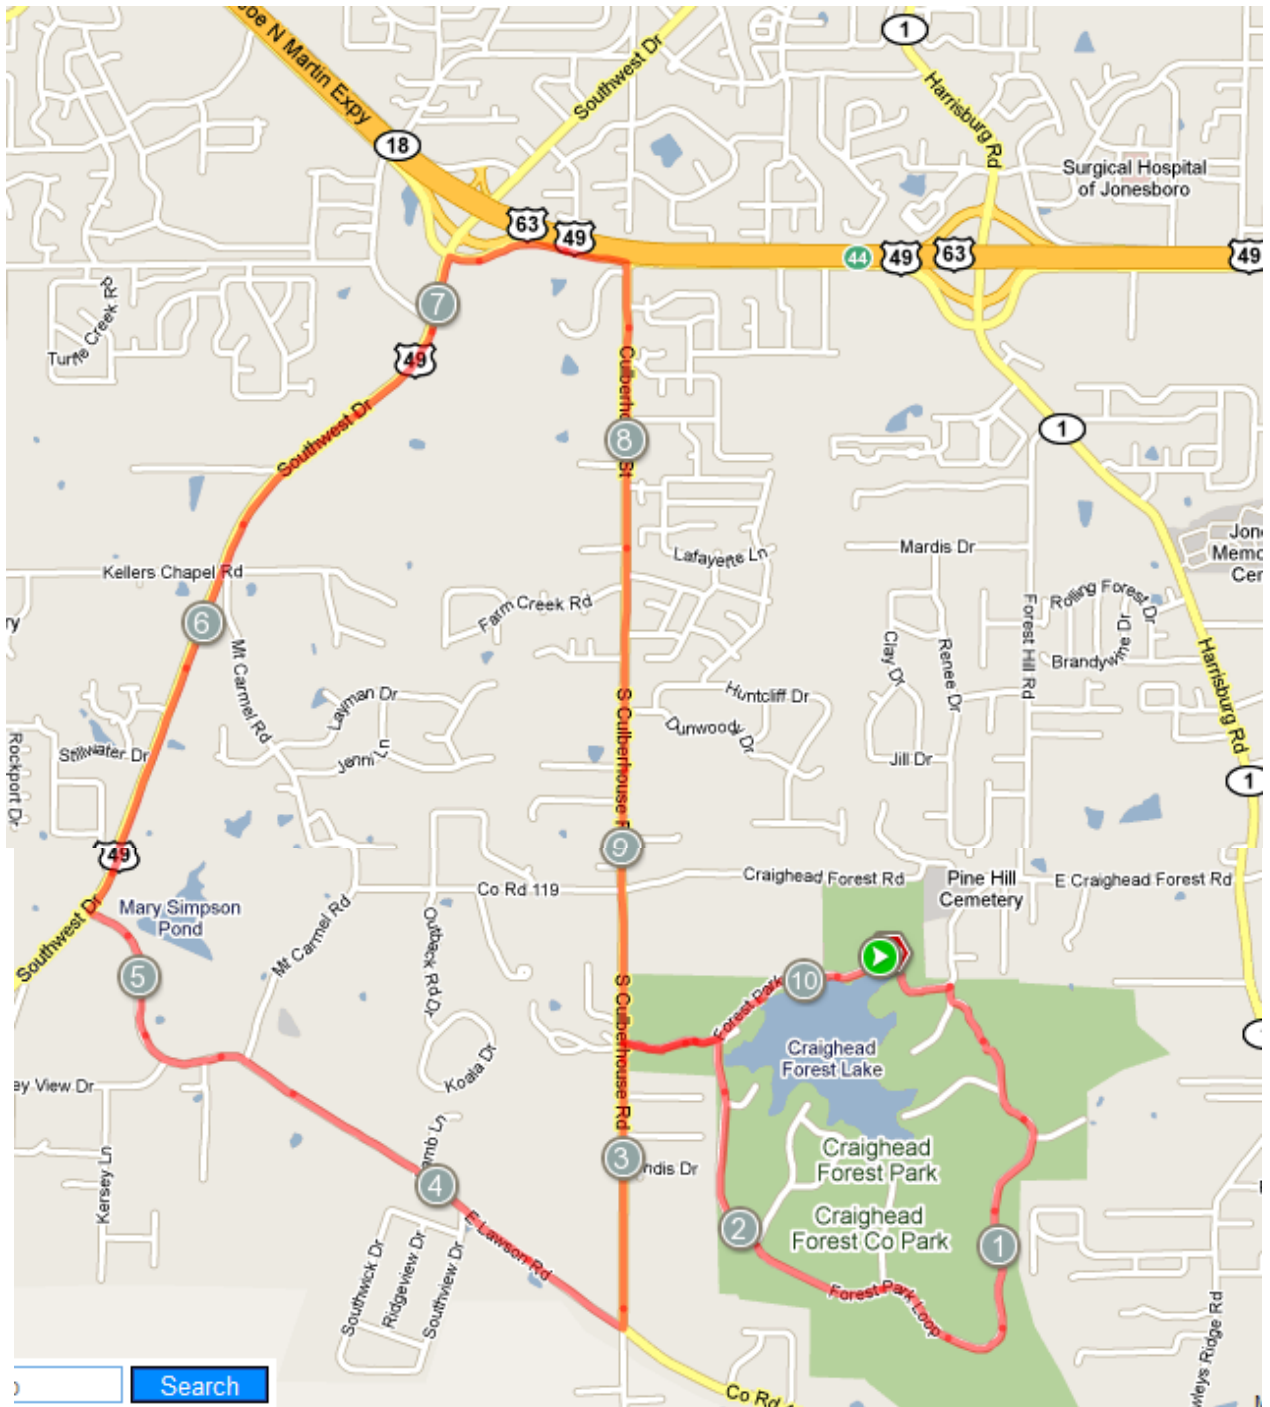

Gearhead Sprint Triathlon Bike course

10.2 Miles

From T1, make a clockwise loop on the park road, turn left on Culberhouse, turn right on Lawson, turn right on HWY 49, turn right on Parker Rd, Turn Right on Culberhouse, Turn Left into the park and left back to T2.