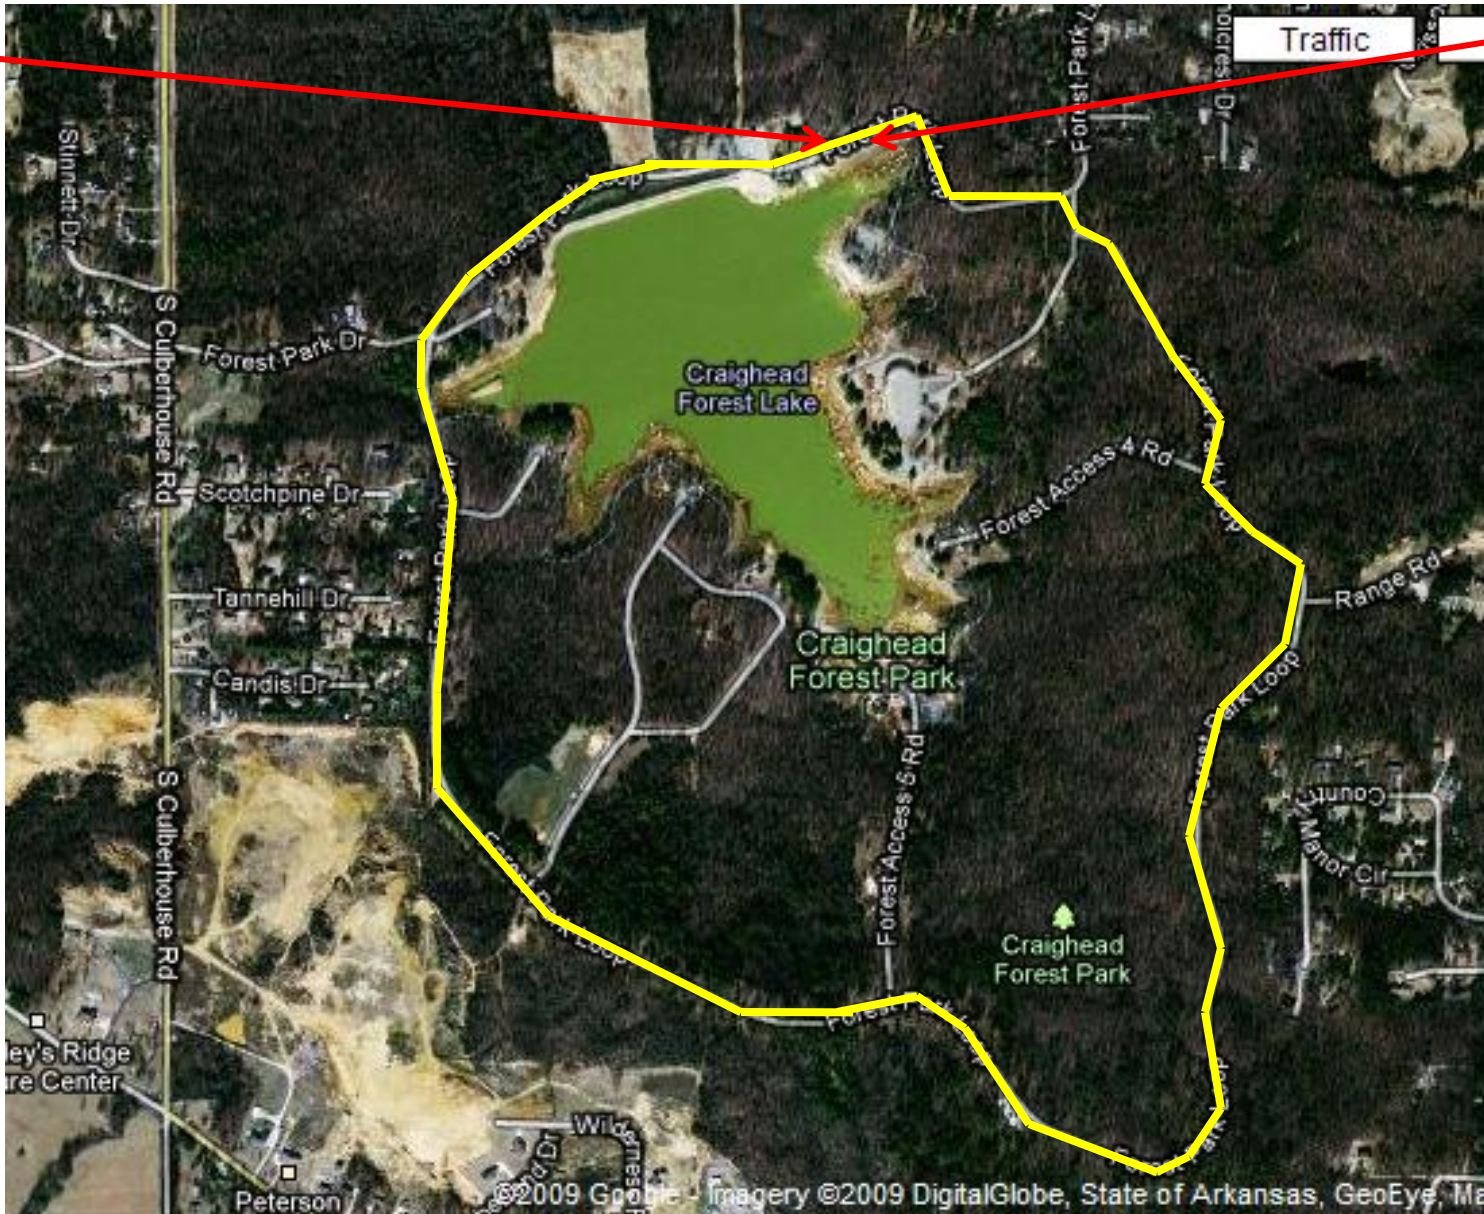

Gearhead Sprint Triathlon Run Course

Finish

Start

2.9 Mile Run

Run will go Clockwise